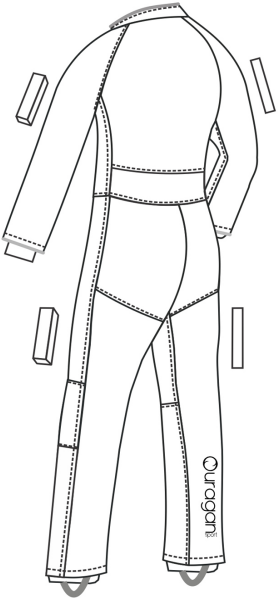

AMOUNT OF DRAG			
Arms			Legs

MEASUREMENTS					
<b>A</b>	Mid back to wrist bone		<b>Kalt</b>	Waist to knee	
<b>A1</b>	Mid back to end of desired length				
<b>A2</b>	Circ. At arm cuff		<b>L</b>	Crotch to floor	
<b>B</b>	Mid back to elbow		<b>Lalt</b>	Waist to floor	
<b>C</b>	Shoulder to shoulder		<b>L1</b>	Crotch to desired length inside leg	
<b>D</b>	Wrist		<b>L2</b>	Circ. At leg cuff	
<b>E</b>	Biceps (flexed)		<b>M</b>	Calf (widest part)	
<b>F</b>	Chest		<b>N</b>	Ankle	
<b>G 1</b>	Waist ( on navel)		<b>O</b>	Neck ( base of neck)	
<b>H</b>	Hip (widest part)		<b>P</b>	All body	
<b>I</b>	Body				
<b>J</b>	Thigh (widest part)				
<b>K</b>	Crotch to knee				

<b>TYPE OF FIT</b>		<b>SHORT VERSION</b>		
--------------------	--	----------------------	--	--

FOR WOMEN ONLY			
High waist		Hole in throat to high waist	

COLOR AND FEATURES		
Threads		
Chest		
Arms		
Wrist cuff		
Back taslan		
Stripe back spandex		
Upper legs taslan		
Lower legs taslan front		
Crotch		
Back legs		
Ankle cuff		
Binding tape (option)		

COLLAR				
Inside	Color			
Outside	Color			
Piping	Color			
Style	Rectangle	Snap	Racing	

BUTT			
Taslan	Color		
Cordura (option)	Color		

LOGO				
Logo	"O" logo	Color		
Lettering (uragan sport)		Color		
Logo upper knee	Color			

Gripper RW					
On arms	On legs	Cordura	Color		
Binding tape color		Size (RW)	1 Inch	1.5 inches	

Cuffs				
Wrist	Normal	Inside	Velcro	
Ankle	Normal	Inside	Velcro	

Other