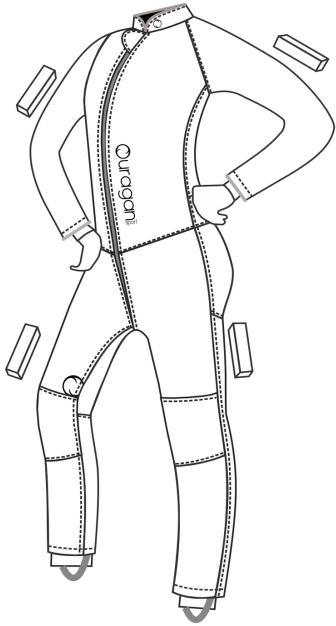

# BOREAS ORDER FORM

INFO							
Name				Address			
State-Zip		City		Phone Number			
Email				Gender	M	F	Height
							Weight

SHIPPING							
Name				Address			
State-Zip		City		Phone Number			
Email							

AMOUNT OF DRAG			
Arms			Legs

MEASUREMENTS					
<b>A</b>	Mid back to wrist bone		<b>Kalt</b>	Waist to knee	
<b>A1</b>	Mid back to end of desired length				
<b>A2</b>	Circ. At arm cuff		<b>L</b>	Crotch to floor	
<b>B</b>	Mid back to elbow		<b>Lalt</b>	Waist to floor	
<b>C</b>	Shoulder to shoulder		<b>L1</b>	Crotch to desired length inside leg	
<b>D</b>	Wrist		<b>L2</b>	Circ. At leg cuff	
<b>E</b>	Biceps (flexed)		<b>M</b>	Calf (widest part)	
<b>F</b>	Chest		<b>N</b>	Ankle	
<b>G 1</b>	Waist ( on navel)		<b>O</b>	Neck ( base of neck)	
<b>H</b>	Hip (widest part)		<b>P</b>	All body	
<b>I</b>	Body				
<b>J</b>	Thigh (widest part)				
<b>K</b>	Crotch to knee				

<b>TYPE OF FIT</b>		<b>SHORT VERSION</b>		
--------------------	--	----------------------	--	--

FOR WOMEN ONLY			
High waist		Hole in throat to high waist	

COLOR AND FEATURES		
Threads		
Chest		
Arms		
Wrist cuff		
Back taslan		
Stripe back spandex		
Upper legs taslan		
Lower legs taslan front		
Crotch		
Back legs		
Ankle cuff		
Binding tape (option)		

Gripper RW					
On arms	On legs	Cordura	Color		
Binding tape color		Size (RW)	1 Inch	1.5 inches	

Cuffs				
Wrist	Normal	Inside	Velcro	
Ankle	Normal	Inside	Velcro	

Other