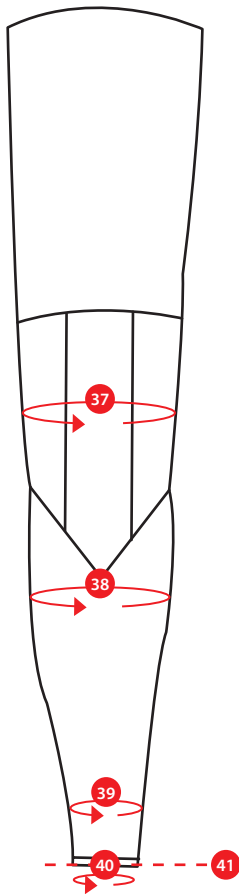

Steps 33 to 36