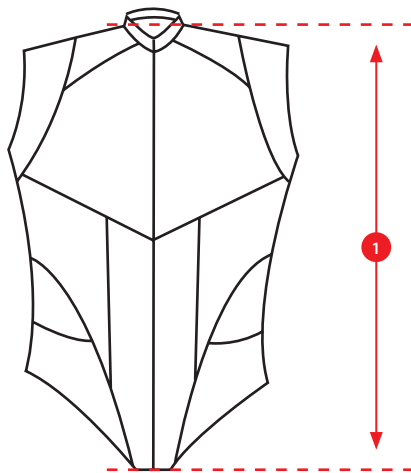

Marvel

RECOMMENDATIONS

Fill out this form by viewing the video « **MARVEL MEASUREMENT GUIDE** ».

Do not hesitate to send us additional photos or videos by email, if you find it necessary.

Step 1