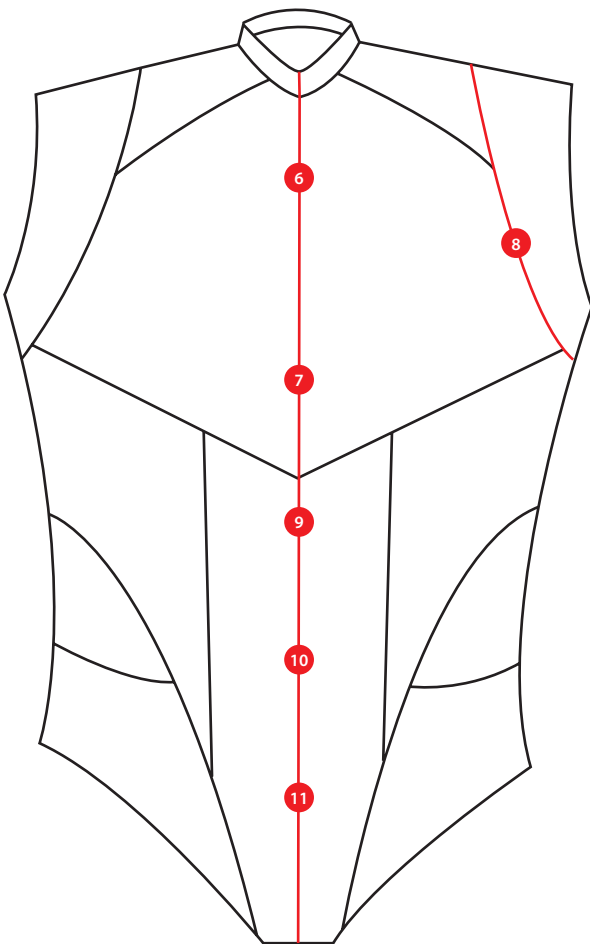

Steps 6 to 11