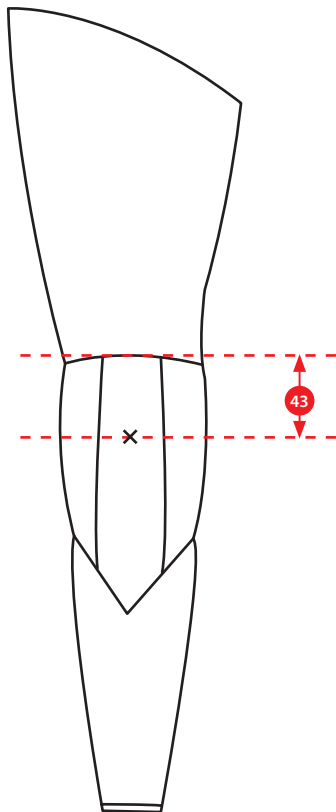

Step 42

Move (M) ↑ ↓ cm