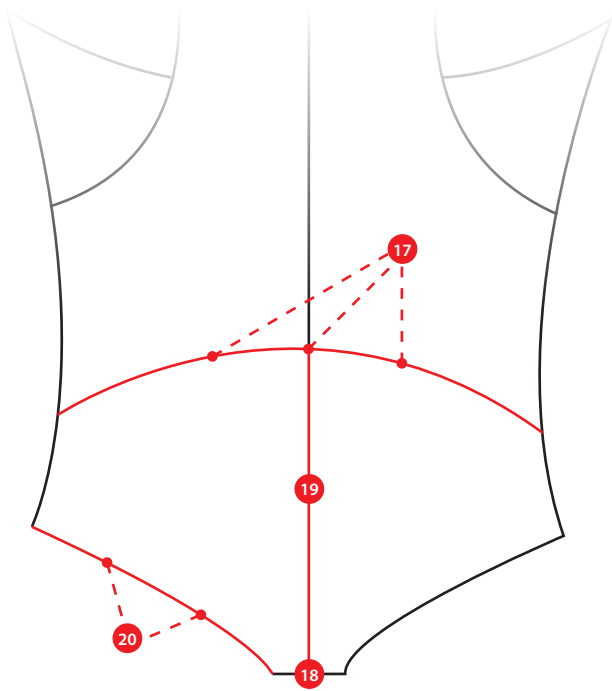

Steps 17 to 20