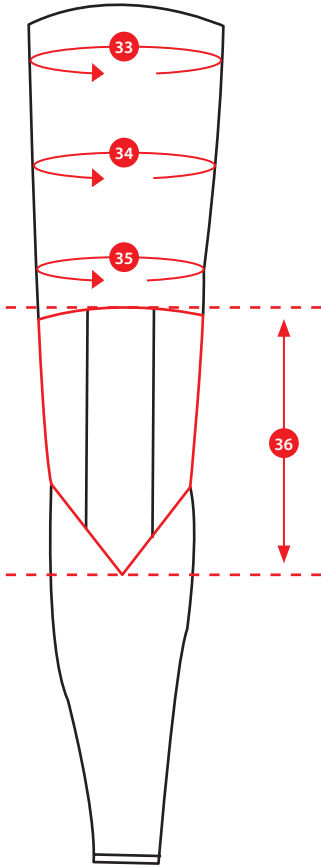

Steps 33 to 36

Steps 37 to 41