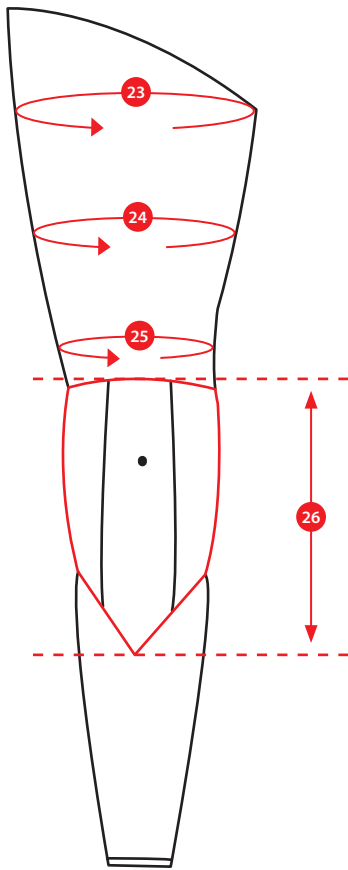

Steps 23 to 26

Steps 27 to 32