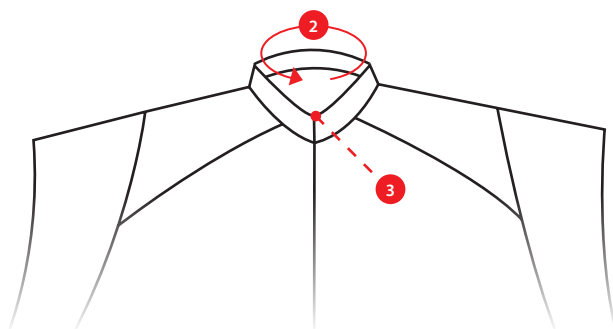

Marvel

RECOMMENDATIONS

Fill out this form by viewing the video « **MARVEL MEASUREMENT GUIDE** ».

Do not hesitate to send us additional photos or videos by email, if you find it necessary.

Step 1

Steps 2 et 3