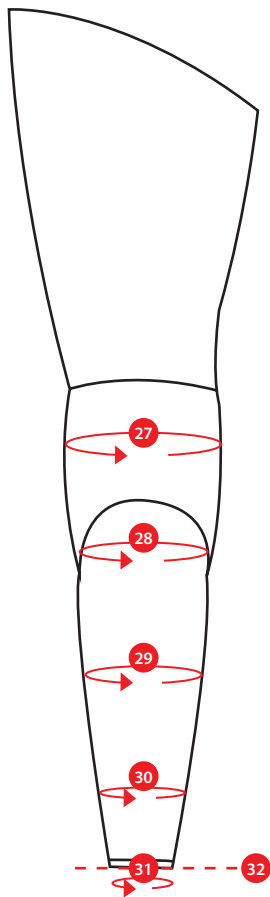

Measurement form to be used for: **Marvel**Mail  
DealerWeight in kg  
Height in cm

Gender

**■ Tape measurements**

1. Collar circumference	cm	13. Crotch to knee length	cm
2. Shoulder span	cm	14. Crotch to ankle length	cm
3. Chest circumference (the widest point)	cm	15. Chest height	cm
4. Waist circumference (the thinnest point)	cm	16. Back height	cm
5. Pelvis circumference (iliac bones level)	cm	17. Biceps circumference	cm
6. Hips circumference (the widest point)	cm	18. Forearm circumference	cm
7. Thigh circumference (upper level)	cm	19. Wrist circumference	cm
8. Thigh circumference (lower level)	cm	20. Hand circumference	cm
9. Calf circumference (the widest point)	cm	21. Arm length	cm
10. Knee circumference	cm	22. Armpit to elbow length	cm
11. Ankle circumference (the thinnest point)	cm	23. Shoe size	
12. Instep foot circumference (the widest point)	cm		

### Steps 17 to 20

### Steps 21 to 22

### Steps 23 to 26