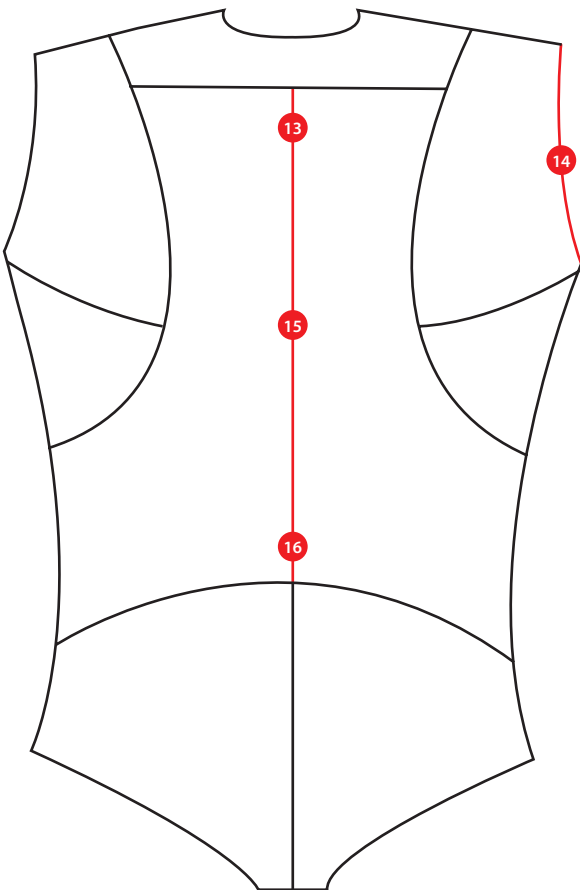

Steps 13 to 16