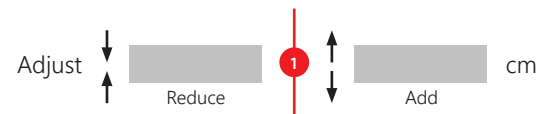

Marvel

RECOMMENDATIONS

Fill out this form by viewing the video « **MARVEL MEASUREMENT GUIDE** ».

Do not hesitate to send us additional photos or videos by email, if you find it necessary.

Step 1