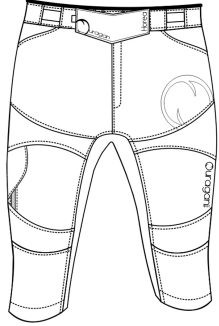

HORAE " SWOOP PANTS

INFO											
Name					Address						
State-Zip			City			Phone Number					
Email					Gender	M	F	Height			Weight

SHIPPING										
Name					Address					
State-Zip			City			Phone Number				
Email										

AMOUNT OF DRAG										
Legs drag			Fit			Length				

MEASUREMENTS										
G2	Waist (at height on your belt)					H	Hip (widest part)			
J	Thigh (widest part)					K	Crotch to knee			
K-alt	Waist to knee					L	Crotch to floor			
L-alt	Waist to floor					M	Calf (widest part)			
N	Ankle					Q	Seat			
L1 Crotch to desired length 3/4						L2 Circ. Desires length 3/4				

COLOR										
Threads					Belt					
Piping belt					Standart racing	No racing				
Jeans pocket					Upper front leg					
Leg stripes spandex					Upper knee taslan					
Spandex stripes above knees					Knee cordura					
Crotch					Ankle cuff spandex (full length)					
Lower leg taslan front (full length)					Butt cordura					
Stripes spandex butt					Back thigh taslan					
Spandex stripes back knee					Bottom back taslan					

OPTIONS				
Zipper pocket	Hook knife pocket	Where		
	Color			
RDS pocket	Where			
	Color			
Butt padding	Knee padding	Coolmax legs	Double layers	

EMBRODERIES				
Logo colors		Lettering logo		Sport color
Logo outline				