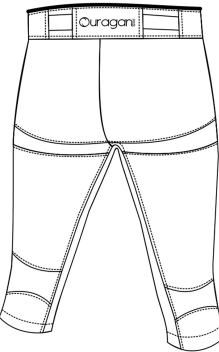

HORAE " SWOOP PANTS

INFO											
Name					Address						
State-Zip			City			Phone Number					
Email					Gender	M	F	Height			Weight

SHIPPING										
Name					Address					
State-Zip			City			Phone Number				
Email										

AMOUNT OF DRAG										
Legs drag			Fit			Length				

MEASUREMENTS										
G2	Waist (at height on your belt)					H	Hip (widest part)			
J	Thigh (widest part)					K	Crotch to knee			
K-alt	Waist to knee					L	Crotch to floor			
L-alt	Waist to floor					M	Calf (widest part)			
N	Ankle					Q	Seat			
L1 Crotch to desired length 3/4						L2 Circ. Desires length 3/4				

COLOR										
Threads					Belt					
Piping belt					Standart racing	No racing				
Jeans pocket					Upper front leg					
Leg stripes spandex					Upper knee taslan					
Spandex stripes above knees					Knee cordura					
Crotch					Ankle cuff spandex (full length)					
Lower leg taslan front (full length)					Butt cordura					
Stripes spandex butt					Back thigh taslan					
Spandex stripes back knee					Bottom back taslan					

OPTIONS				
Zipper pocket	Hook knife pocket	Where		
	Color			
RDS pocket	Where			
	Color			
Butt padding	Knee padding	Coolmax legs	Double layers	

EMBRODERIES				
Logo colors		Lettering logo		Sport color
Logo outline				