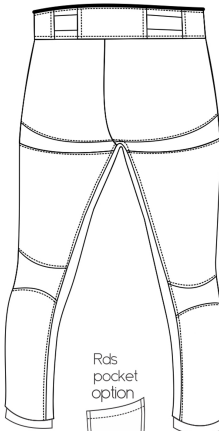

HORAE " SWOOP PANTS

INFO											
Name					Address						
State-Zip			City			Phone Number					
Email					Gender	M	F	Height			Weight

SHIPPING										
Name					Address					
State-Zip			City			Phone Number				
Email										

AMOUNT OF DRAG										
Legs drag			Fit			Length				

MEASUREMENTS										
G2	Waist (at height on your belt)					H	Hip (widest part)			
J	Thigh (widest part)					K	Crotch to knee			
K-alt	Waist to knee					L	Crotch to floor			
L-alt	Waist to floor					M	Calf (widest part)			
N	Ankle					Q	Seat			
L1 Crotch to desired length 3/4						L2 Circ. Desires length 3/4				

COLOR										
Threads					Belt					
Piping belt					Standart racing	No racing				
Jeans pocket					Upper front leg					
Leg stripes spandex					Upper knee taslan					
Spandex stripes above knees					Knee cordura					
Crotch					Ankle cuff spandex (full length)					
Lower leg taslan front (full length)					Butt cordura					
Stripes spandex butt					Back thigh taslan					
Spandex stripes back knee					Bottom back taslan					

OPTIONS				
Zipper pocket	Hook knife pocket	Where		
	Color			
RDS pocket	Where			
	Color			
Butt padding	Knee padding	Coolmax legs	Double layers	

EMBRODERIES				
Logo colors		Lettering logo		Sport color
Logo outline				