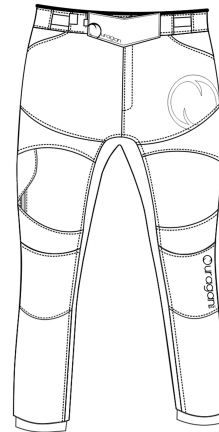

HORAE " SWOOP PANTS

INFO											
Name					Address						
State-Zip			City			Phone Number					
Email					Gender	M	F	Height			Weight

SHIPPING										
Name					Address					
State-Zip			City			Phone Number				
Email										

AMOUNT OF DRAG										
Legs drag			Fit			Length				

MEASUREMENTS										
G2	Waist (at height on your belt)					H	Hip (widest part)			
J	Thigh (widest part)					K	Crotch to knee			
K-alt	Waist to knee					L	Crotch to floor			
L-alt	Waist to floor					M	Calf (widest part)			
N	Ankle					Q	Seat			
L1 Crotch to desired length 3/4						L2 Circ. Desires length 3/4				

COLOR										
Threads					Belt					
Piping belt					Standart racing	No racing				
Jeans pocket					Upper front leg					
Leg stripes spandex					Upper knee taslan					
Spandex stripes above knees					Knee cordura					
Crotch					Ankle cuff spandex (full length)					
Lower leg taslan front (full length)					Butt cordura					
Stripes spandex butt					Back thigh taslan					
Spandex stripes back knee					Bottom back taslan					

OPTIONS				
Zipper pocket	Hook knife pocket	Where		
	Color			
RDS pocket	Where			
	Color			
Butt padding	Knee padding	Coolmax legs	Double layers	

EMBRODERIES				
Logo colors		Lettering logo		Sport color
Logo outline				